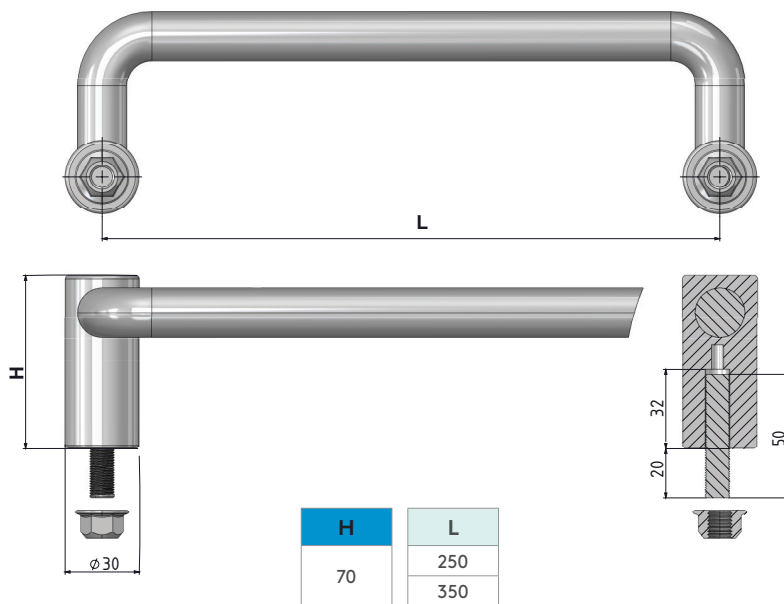

H	L
70	250
	350

MATERIAL	M	FINISH	F
Steel	6	Chrome plated	1
Stainless Steel	4	Hand polish	0

Group Code	Version	Material	Finish	Height	Length
384	1	M	F	70	L

384

METAL HANDLE

NEW

MATERIAL
Steel, Stainless Steel

FINISH
Chrome plated, hand polish

H	L
70	250
	350

MATERIAL	M	FINISH	F
Steel	6	Chrome plated	1
Stainless Steel	4	Hand polish	0

Group Code	Version	Material	Finish	Height	Length
384	2	M	F	70	L

384

METAL HANDLE