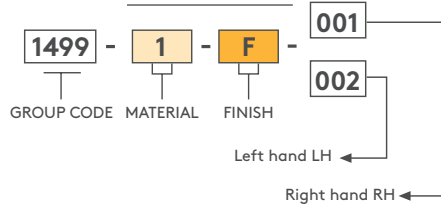

PRODUCT CODE

MATERIAL	M	FINISH	F
Zamak	1	Chrome	1
		Black coated	2