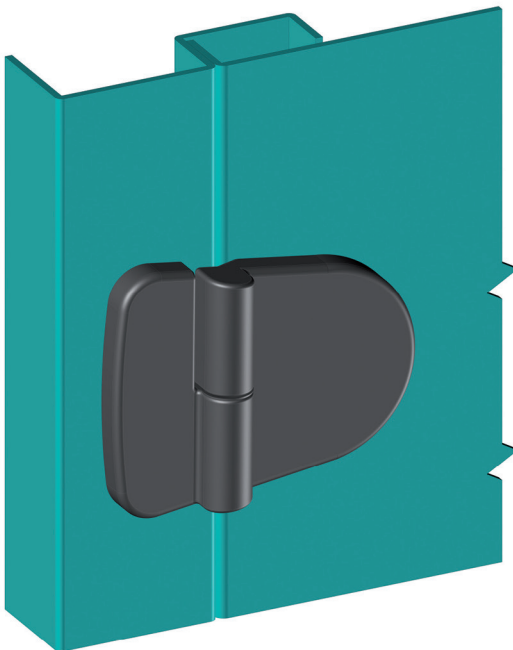

1499

LIFT-OFF HINGE

- Concealed mounting screws prevent external access to hinge
- Design for plain/flush-mounted doors
- Suitable for left- and right-hand applications

**MATERIAL**

BODY: Zamak DIN-EN 1774-ZnAl4Cu1  
PIN: Stainless Steel

**PRODUCT CODE**

| MATERIAL | M | FINISH       | F |
|----------|---|--------------|---|
| Zamak    | 1 | Chrome       | 1 |
|          |   | Black coated | 2 |