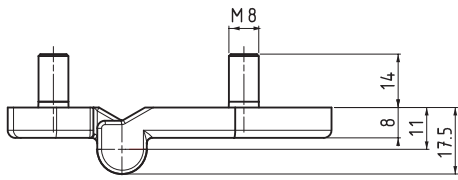

1499

LIFT-OFF HINGE

- Concealed mounting screws prevent external access to hinge
- Design for plain/flush-mounted doors
- Suitable for left- and right-hand applications

**MATERIAL**

BODY: Zamak DIN-EN 1774-ZnAl4Cu1  
PIN: Stainless Steel