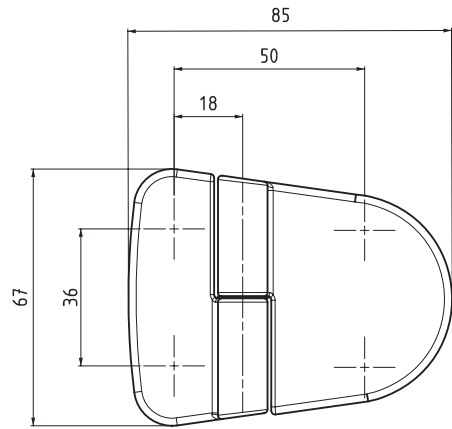

1499

LIFT-OFF HINGE

- Concealed mounting screws prevent external access to hinge
- Design for plain/flush-mounted doors
- Suitable for left- and right-hand applications

**MATERIAL**

BODY: Zamak DIN-EN 1774-ZnAl4Cu1  
PIN: Stainless Steel