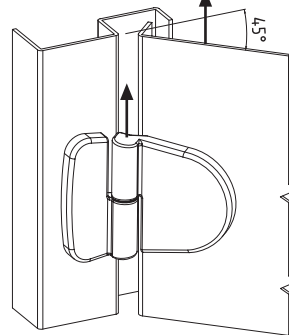

1499

LIFT-OFF HINGE

- Concealed mounting screws prevent external access to hinge
- Design for plain/flush-mounted doors
- Suitable for left- and right-hand applications

**MATERIAL**

BODY: Zamak DIN-EN 1774-ZnAl4Cu1  
PIN: Stainless Steel