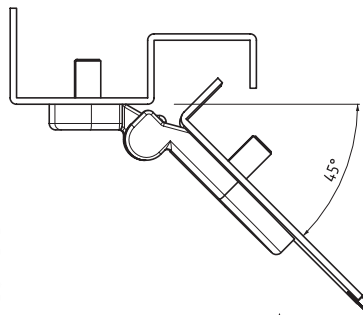

1499

LIFT-OFF HINGE

- Concealed mounting screws prevent external access to hinge
- Design for plain/flush-mounted doors
- Suitable for left- and right-hand applications

**MATERIAL**

BODY: Zamak DIN-EN 1774-ZnAl4Cu1  
PIN: Stainless Steel