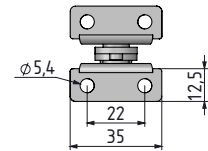

COVER STAY

079

LEFT

RIGHT

| Lmm |
|-----|
| 292 |
| 202 |
| 135 |

MATERIAL
Steel
FINISH
Zinc plated

• Stainless steel version: page 516

| Group Code | Material | Finish | Length | Door Direction |
|------------|----------|--------|--------|----------------|
| 079 | 6 | 3 | L | |

| DOOR DIRECTION | |
|----------------|-----|
| Right hand | 001 |
| Left hand | 002 |