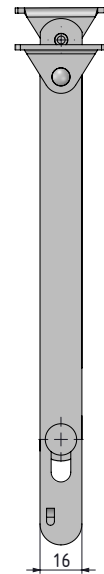

COVER STAY

079

LEFT

RIGHT

| Lmm |
|-----|
| 292 |
| 202 |
| 135 |

MATERIAL
Steel
FINISH
Zinc plated

• Stainless steel version: page 516

| Group Code | Material | Finish | Length | Door Direction |
|------------|----------|--------|--------|----------------|
| 079 | 6 | 3 | L | |

| DOOR DIRECTION | |
|----------------|-----|
| Right hand | 001 |
| Left hand | 002 |