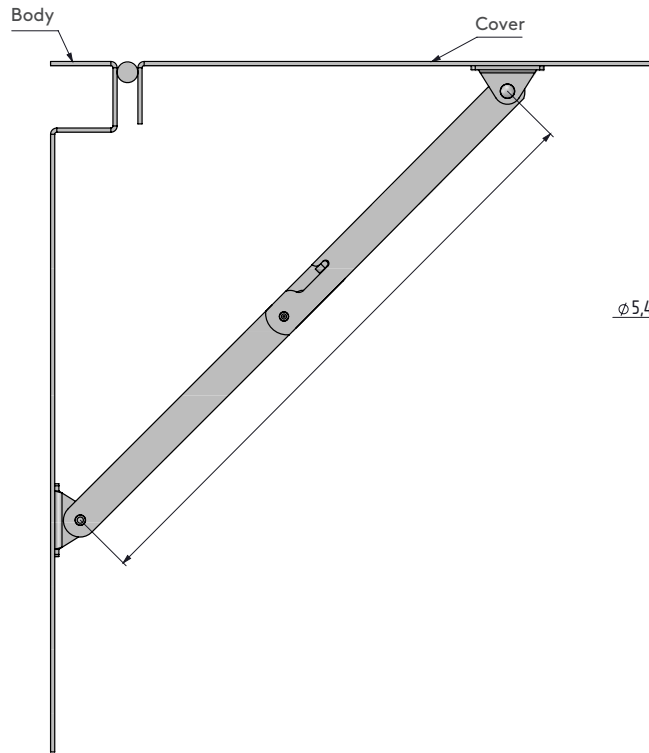

COVER STAY

079

LEFT

RIGHT

| Lmm |
|-----|
| 292 |
| 202 |
| 135 |

MATERIAL
Steel
FINISH
Zinc plated

• Stainless steel version: page 516

| Group Code | Material | Finish | Length | Door Direction |
|------------|----------|--------|--------|----------------|
| 079 | 6 | 3 | L | |

| DOOR DIRECTION | |
|----------------|-----|
| Right hand | 001 |
| Left hand | 002 |