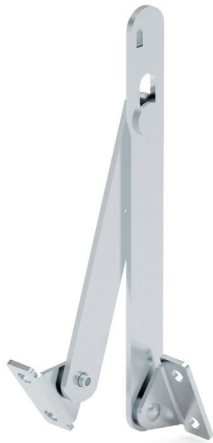

COVER STAY

079

LEFT

RIGHT

| Lmm |
|-----|
| 292 |
| 202 |
| 135 |

MATERIAL
Steel
FINISH
Zinc plated

• Stainless steel version: page 516

| Group Code | Material | Finish | Length | Door Direction |
|------------|----------|--------|--------|----------------|
| 079 | 6 | 3 | L | |

| DOOR DIRECTION | |
|----------------|-----|
| Right hand | 001 |
| Left hand | 002 |