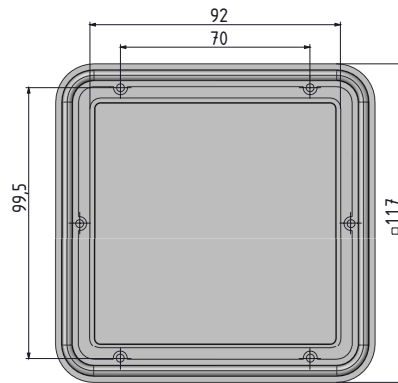

COUNTER SCREEN

2216

- Allows counters or dials to be viewed from outside enclosure.

COUNTER SCREEN

2215

- Allows counters or dials to be viewed from outside enclosure.