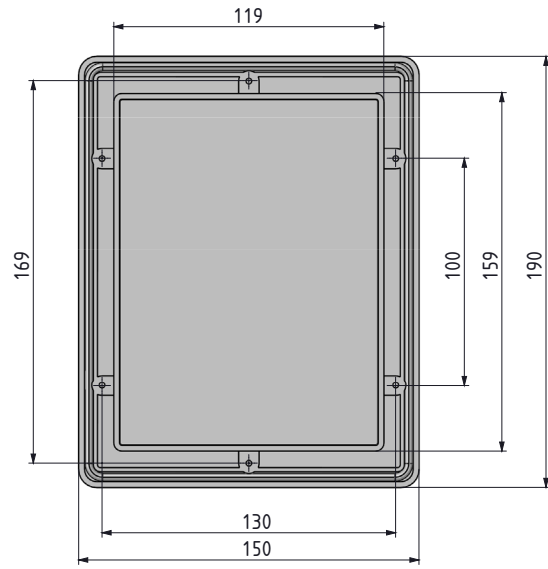

COUNTER SCREEN

2216

- Allows counters or dials to be viewed from outside enclosure.

COUNTER SCREEN

2215

- Allows counters or dials to be viewed from outside enclosure.